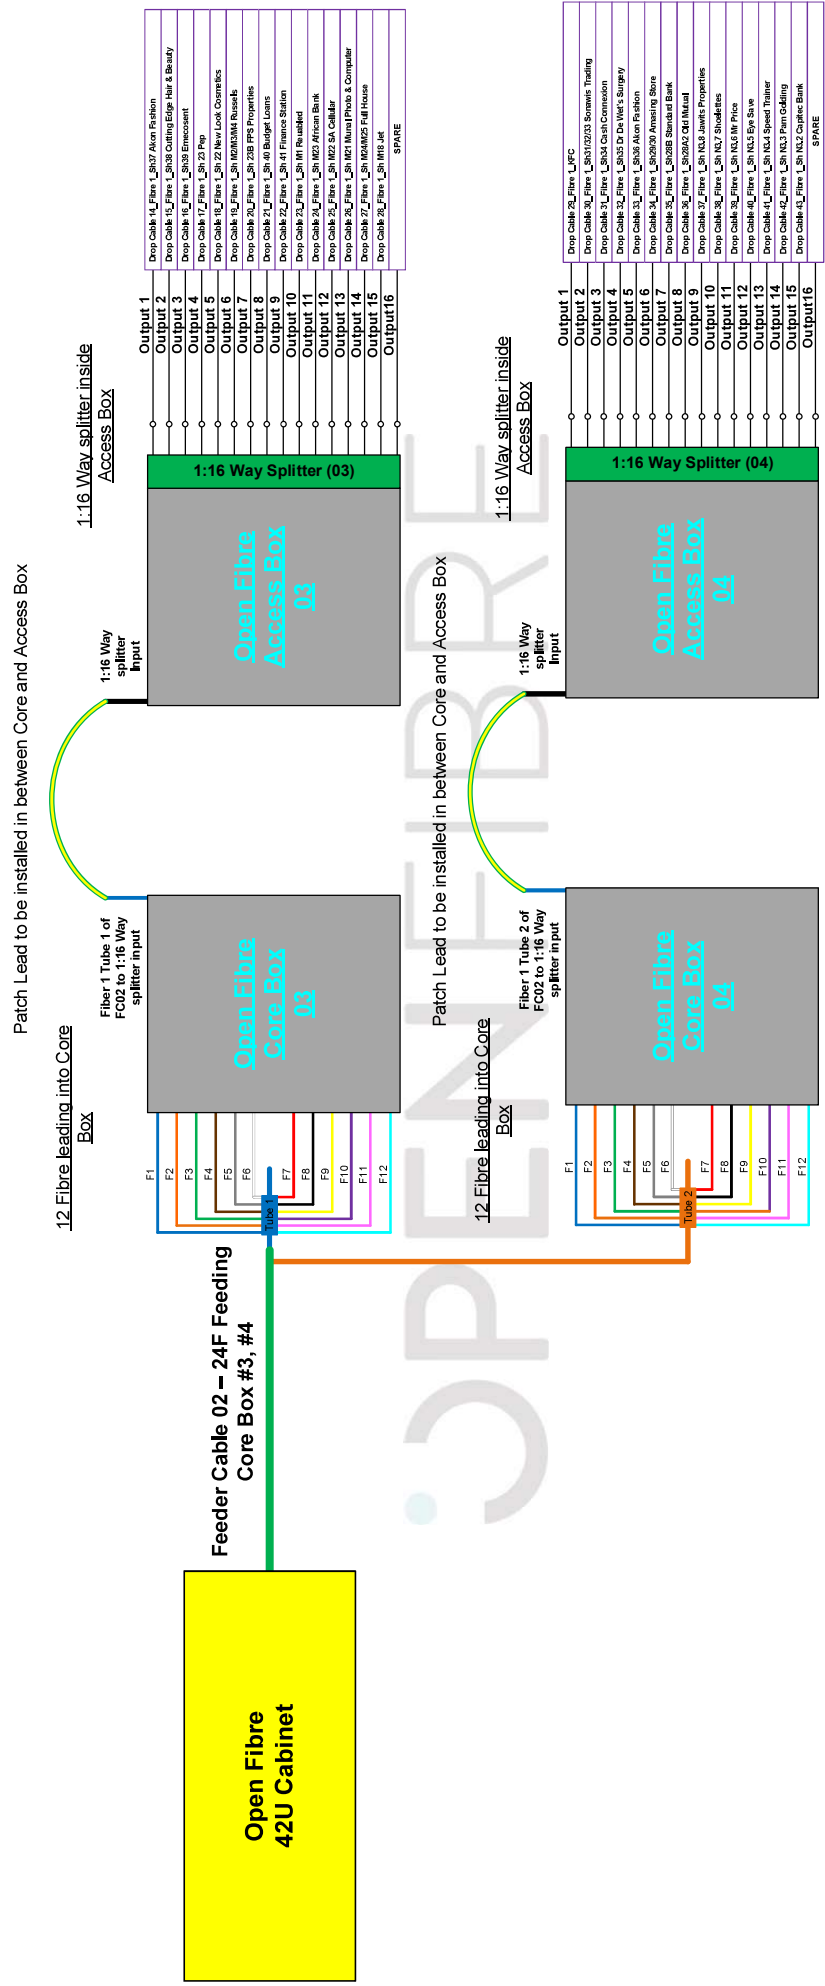

Splicing diagram: Feeder Cable 02

Colour Legend

Installed 42U Cabinet	Installed 2 Way 1210 Duct	Installed 50mm PVC Pipe	Installed 4 Way 1210 Duct +
Installed Core Box	Installed 4 Way 1210 Duct	24F Micro Cable	Installed Rhino-rod 400 Hand Hole
Installed Access Box	Installed 12 Way 8.5 drop duct	Installed 2 Way 1210 Duct +	24F Micro Cable