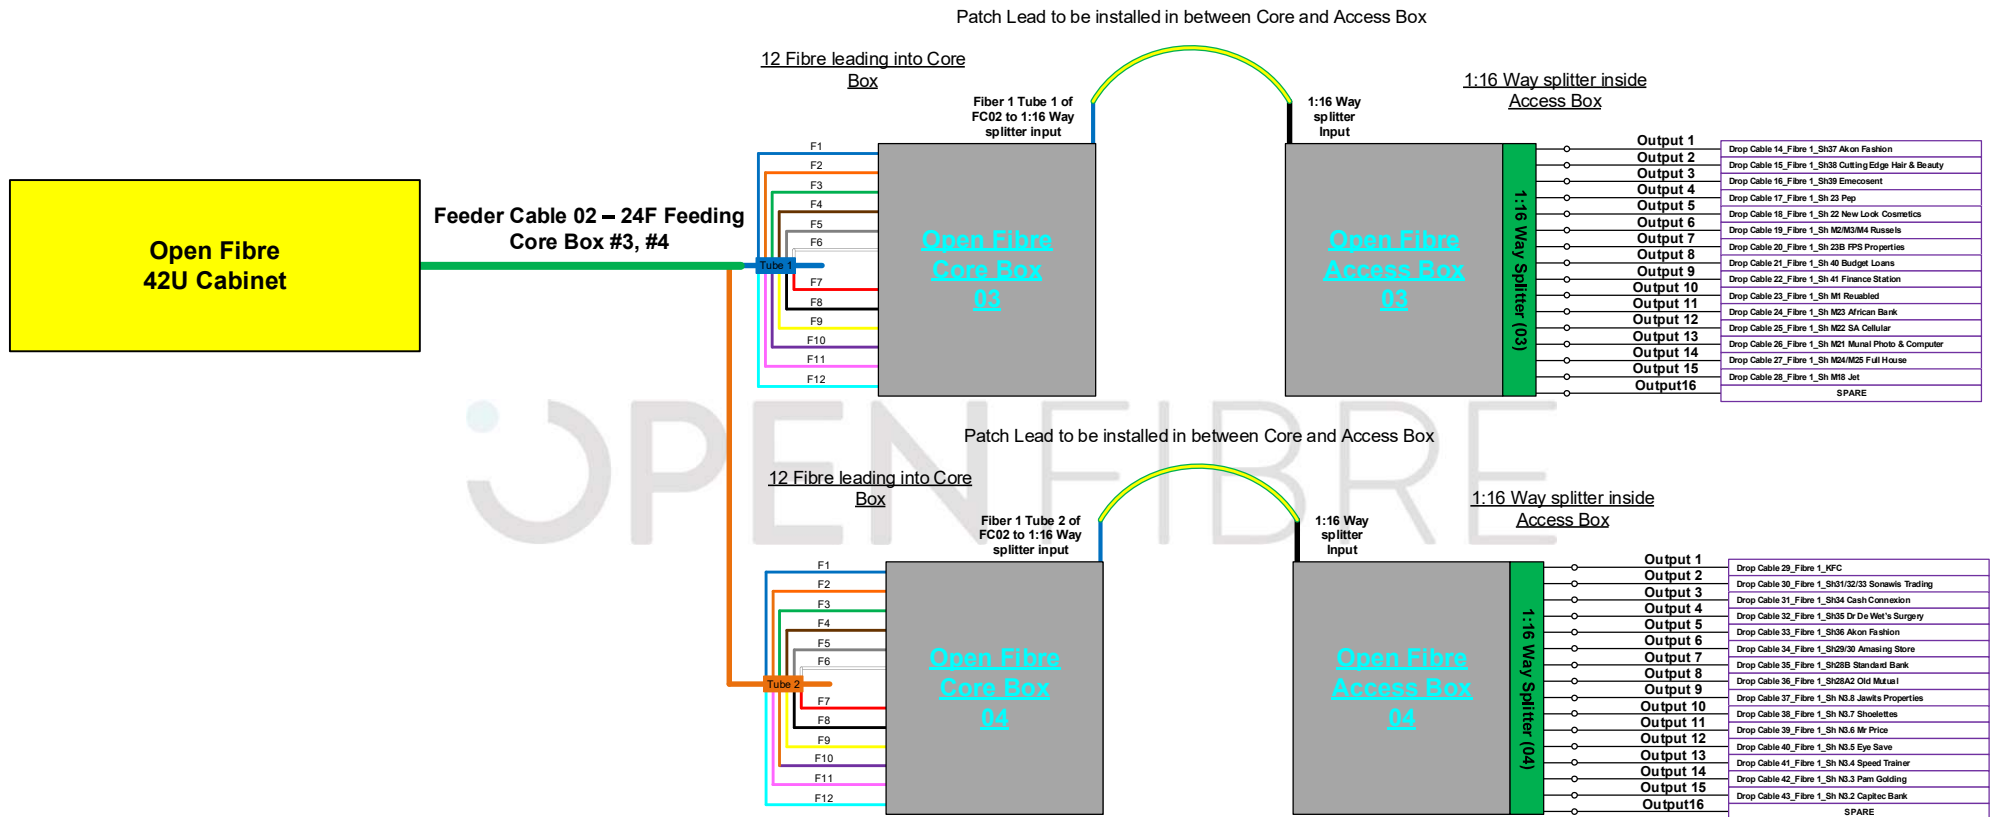

Splicing diagram: Feeder Cable 02

Colour Legend

	Installed 42U Cabinet		Installed 2 Way 12/10 Duct		Installed 50mm PVC Pipe		Installed 4 Way 12/10 Duct + 24F Micro Cable
	Installed Core Box		Installed 4 Way 12/10 Duct		24F Micro Cable		Installed Rhi-node 400 Hand Hole
	Installed Access Box		Installed 12 Way 8/5 drop duct		Installed 2 Way 12/10 Duct + 24F Micro Cable		

Project No:	Rev:	Date:	
RSS-OPF-0033-CPT	000	29/06/2022	Page 6 of 7