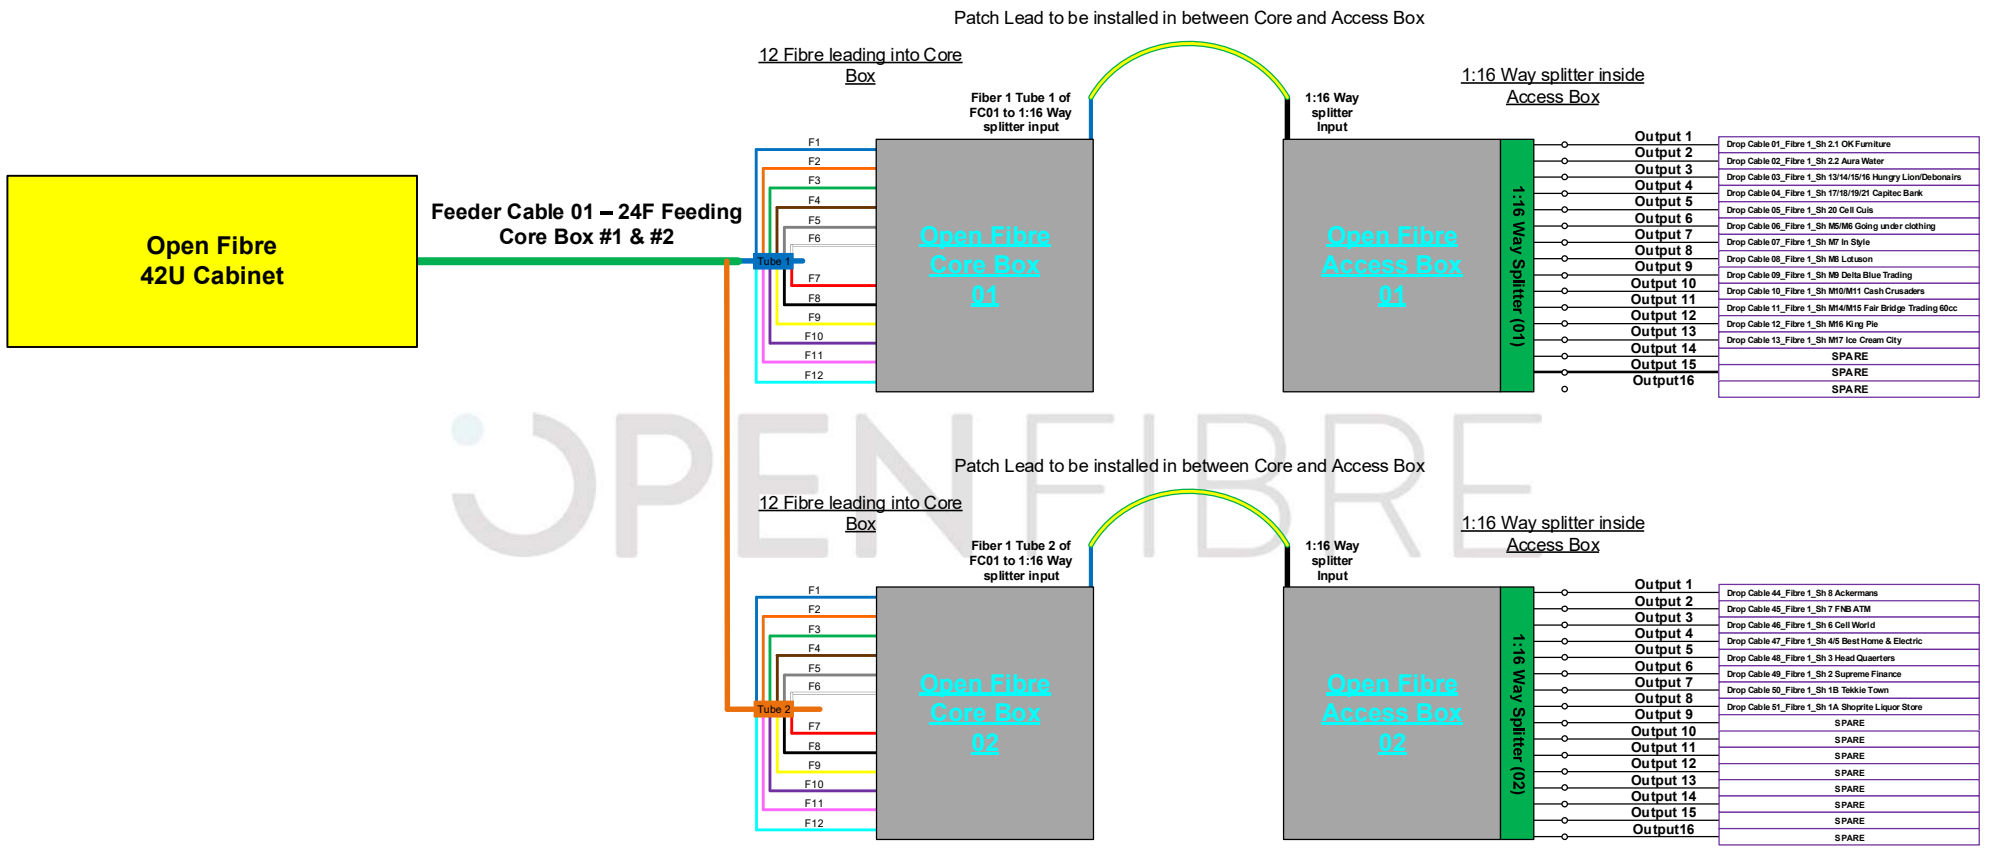

Splicing diagram: Feeder Cable 01

Output 1	Drop Cable 44_Fibre 1_Sh 8 Ackermans
Output 2	Drop Cable 45_Fibre 1_Sh 7 FNB ATM
Output 3	Drop Cable 46_Fibre 1_Sh 6 Cell World
Output 4	Drop Cable 47_Fibre 1_Sh 45 Best Home & Electric
Output 5	Drop Cable 48_Fibre 1_Sh 3 Head Quarters
Output 6	Drop Cable 49_Fibre 1_Sh 2 Supreme Finance
Output 7	Drop Cable 50_Fibre 1_Sh 1B Tablea Team
Output 8	Drop Cable 51_Fibre 1_Sh 1A Shoprite Liquor Store
Output 9	SPARE
Output 10	SPARE
Output 11	SPARE
Output 12	SPARE
Output 13	SPARE
Output 14	SPARE
Output 15	SPARE
Output 16	SPARE

Colour Legend

	Installed 42U Cabinet		Installed 2 Way 12/10 Duct		Installed 50mm PVC Pipe		Installed 4 Way 12/10 Duct + 24F Micro Cable		Installed Rhi-node 400 Hand Hole
	Installed Core Box		Installed 4 Way 12/10 Duct		24F Micro Cable		Installed 2 Way 12/10 Duct + 24F Micro Cable		
	Installed Access Box		Installed 12 Way 8/5 drop duct		Installed 12 Way 8/5 drop duct				

Project No:	Rev:	Date:	Page 5 of 7
RSS-OPF-0033-CPT	000	29/06/2022