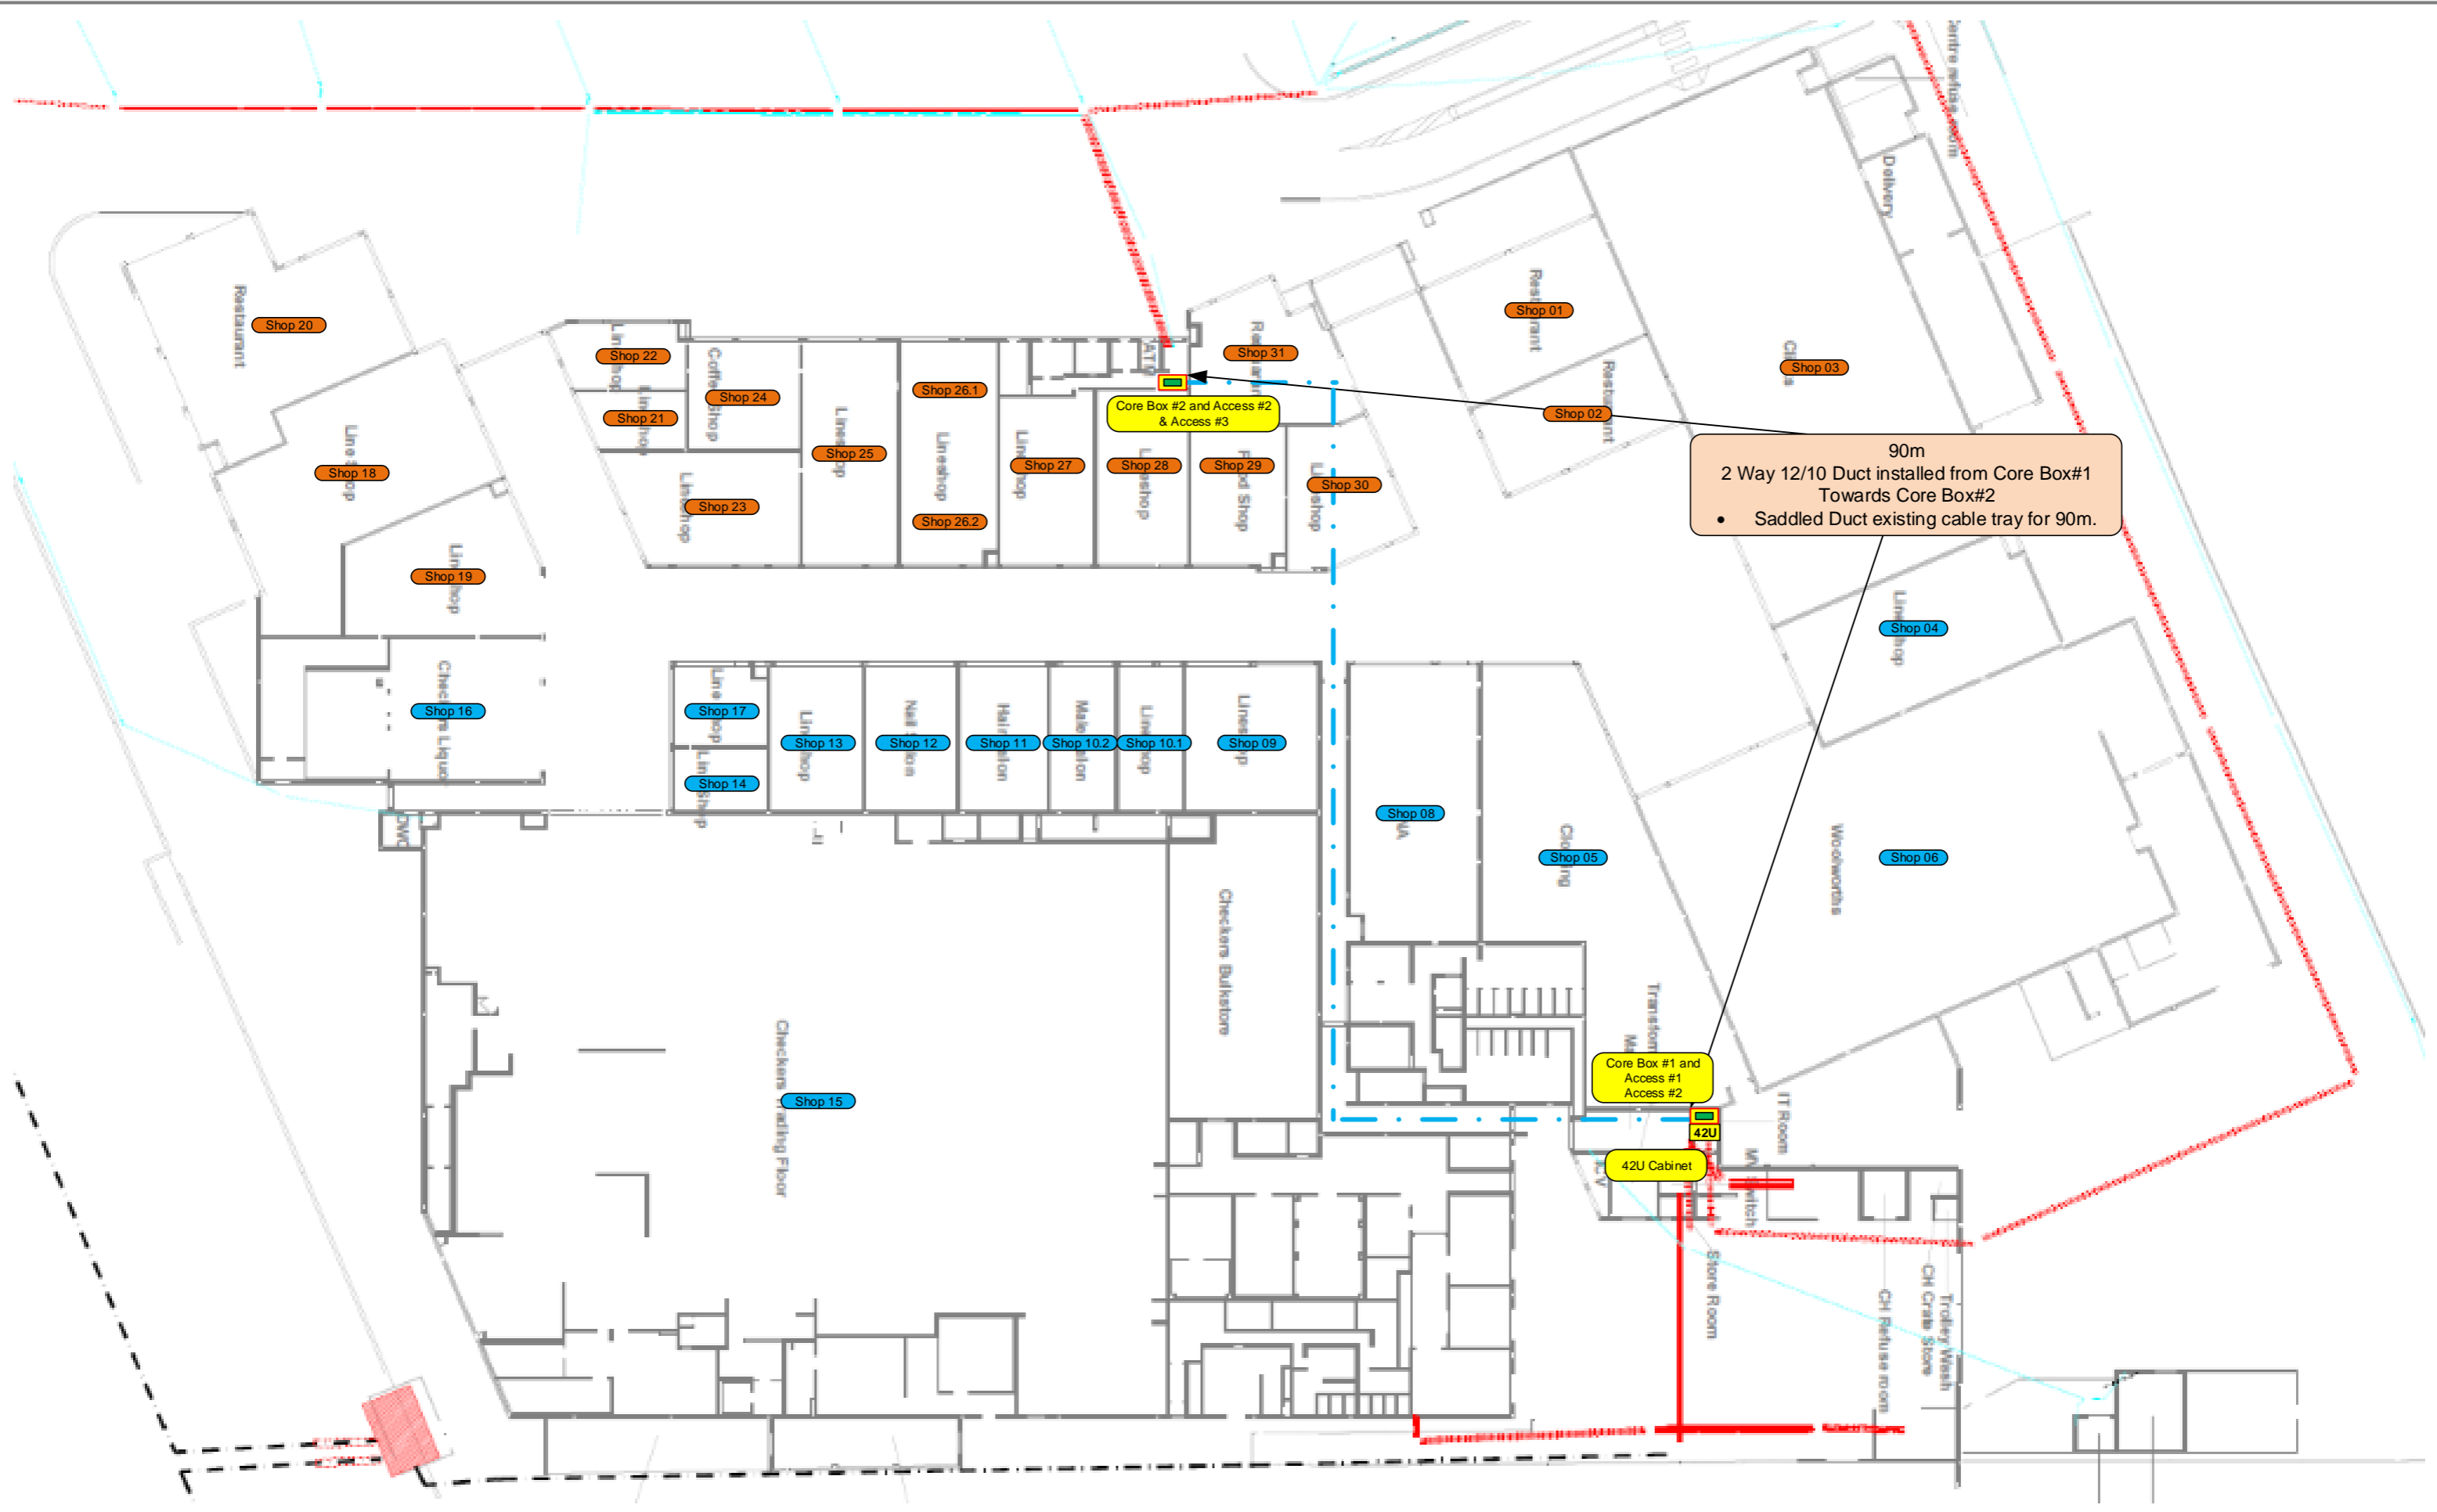

Ducting Overview ISP

Colour Legend

	Installed 42U Cabinet		Existing 2 Way 12/10
	Installed Core Box		Existing 2 Way 12/10 + 24F
	Installed Access Box		24F Micro Cable
			4F Drop Cable Route

Project No:	Rev:	Date:	
RSS-OPF-0023	000	29/10/2021