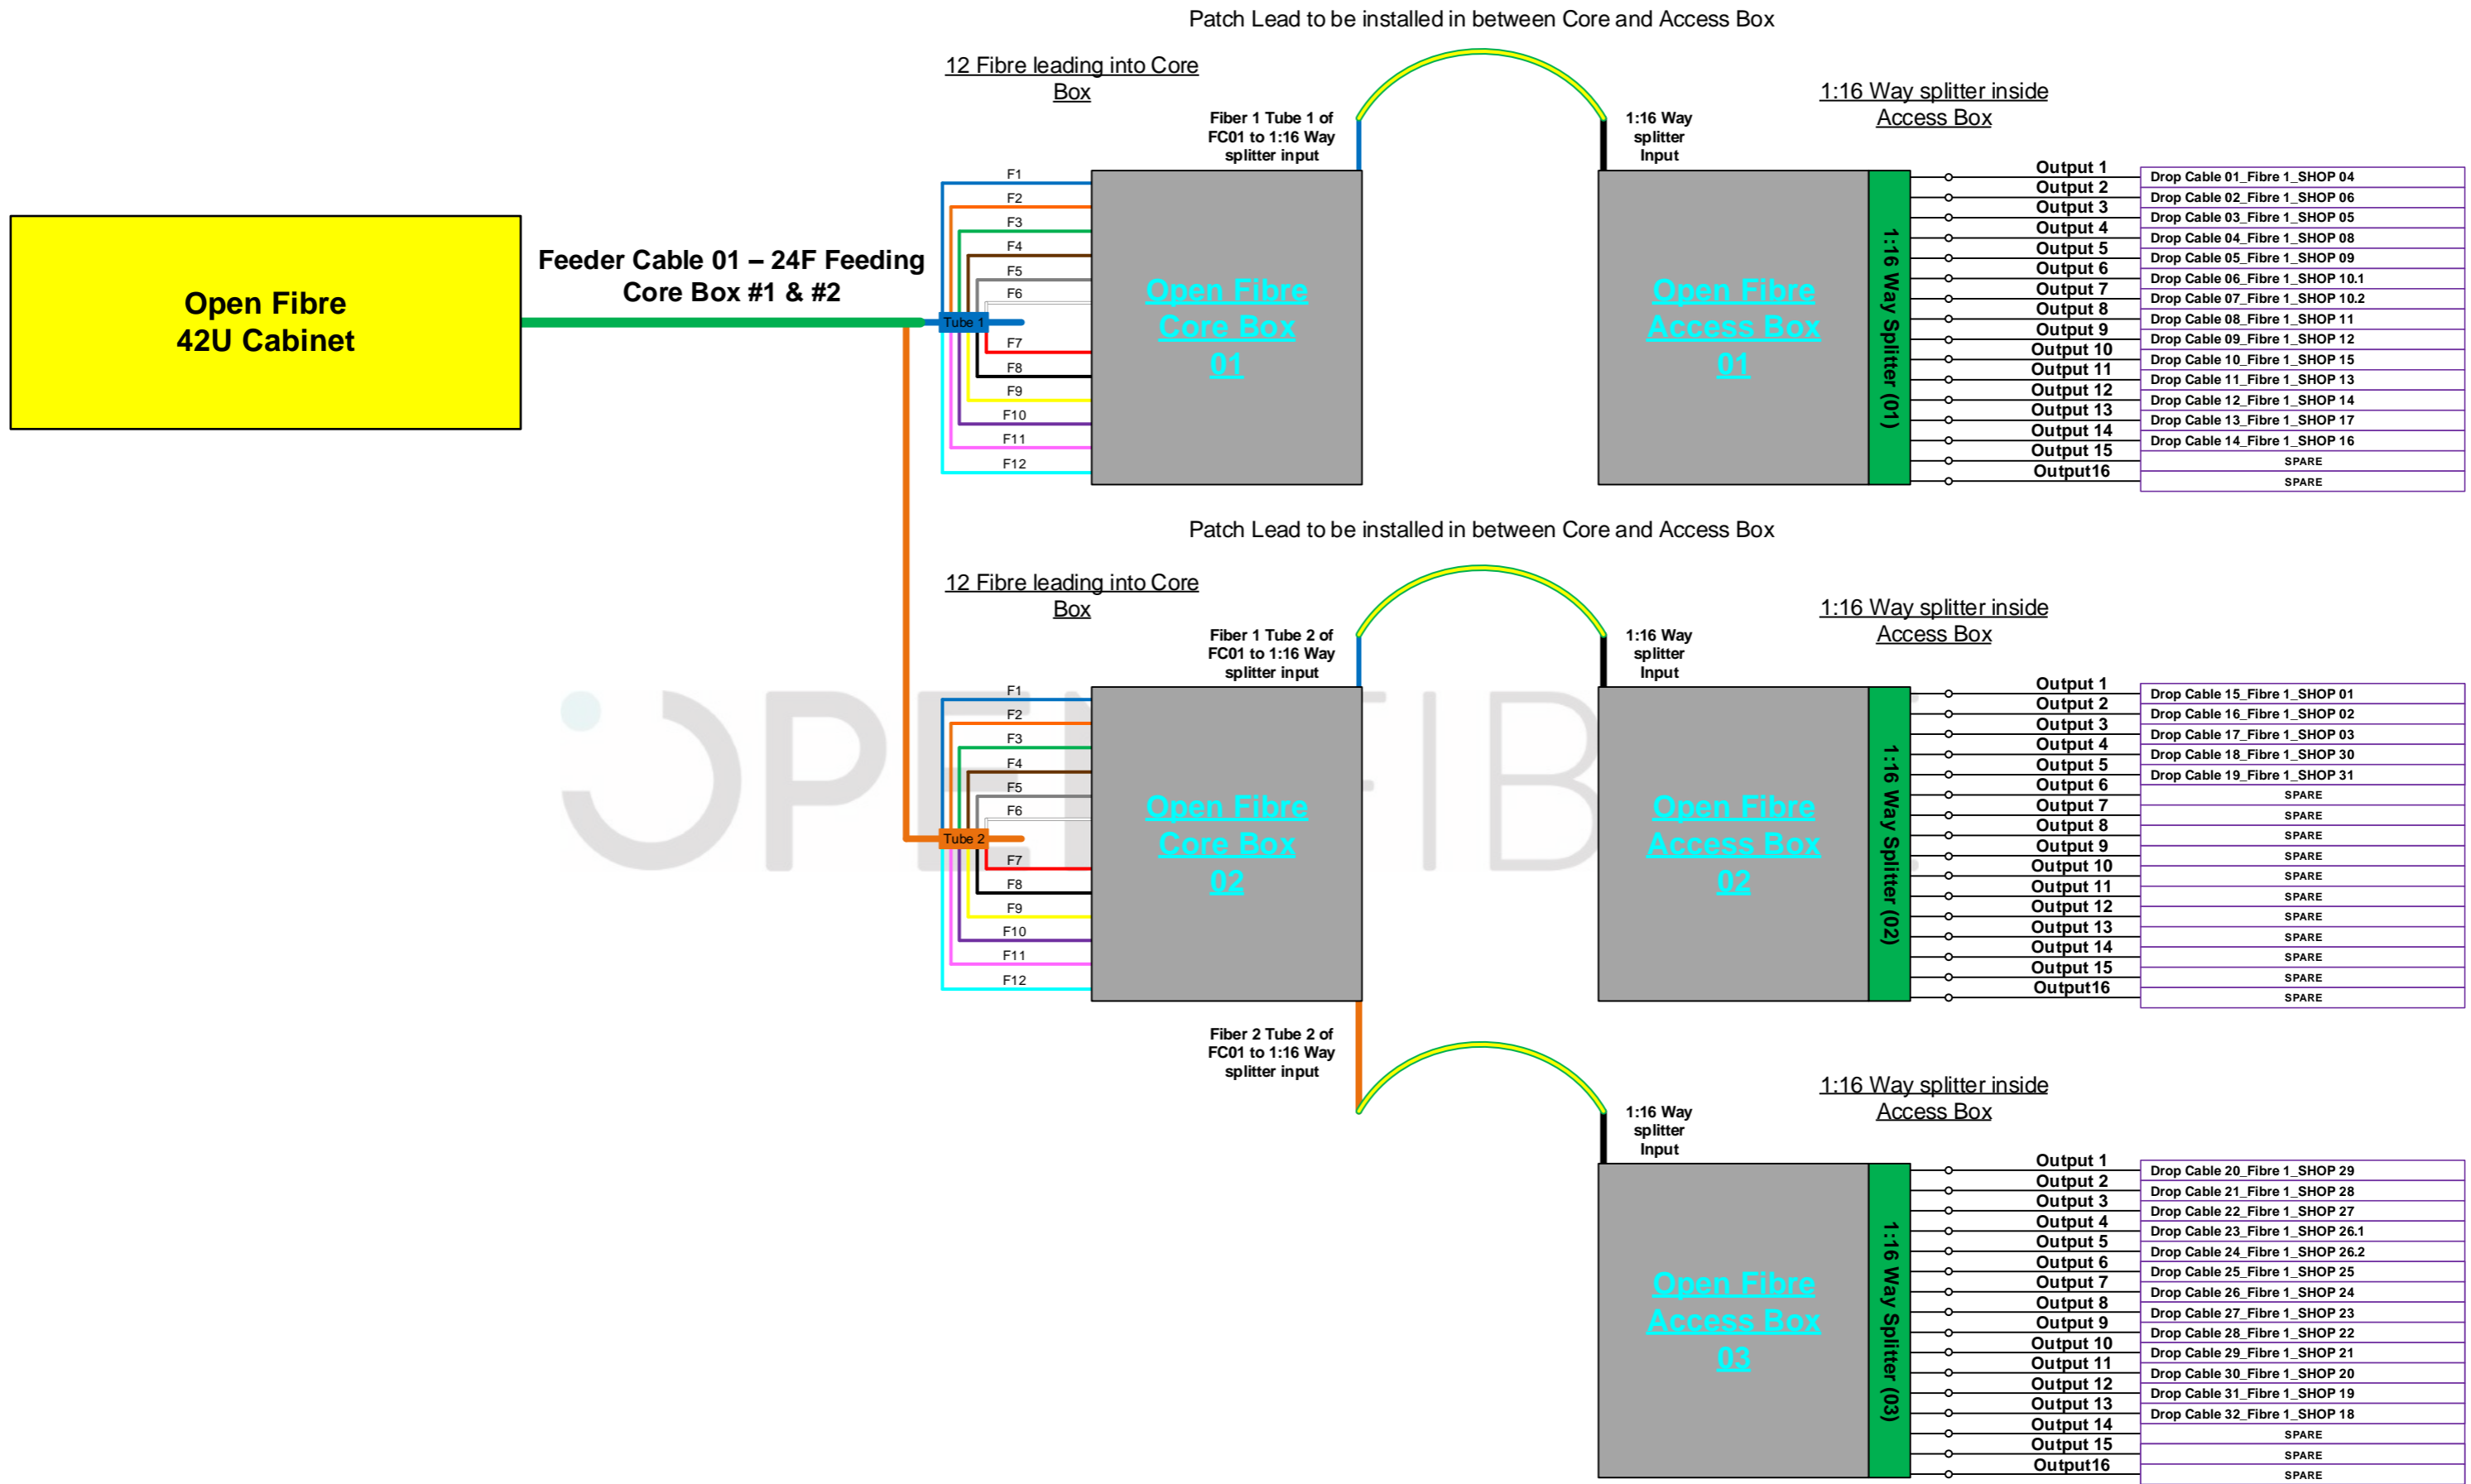

491m

- Trenched 1000mm deep for 110m.
- Horizontal Directional Drill for 41m.
- Hauled duct in existing 110mm sleeve for 340m.

Colour Legend

	Installed 42U Cabinet		Existing 2 Way 12/10		4F Drop Cable Route				
	Installed Core Box		Existing 2 Way 12/10 + 24F						
	Installed Access Box		24F Micro Cable						

# Shop Overview

Drop Cables to Access Box #3  
 Drop Cables to Access Box #2  
 Drop Cables to Access Box #1

### Colour Legend

42U	Installed 42U Cabinet		Existing 2 Way 12/10		4F Drop Cable Route
	Installed Core Box		Existing 2 Way 12/10 + 24F		
	Installed Access Box		24F Micro Cable		

<b>Project No:</b>	<b>Rev:</b>	<b>Date:</b>
RSS-OPF-0023	000	29/10/2021

## Splicing diagram: Feeder Cable 01

Output	Drop Cable
Output 1	Drop Cable 01_Fibre 1_SHOP 04
Output 2	Drop Cable 02_Fibre 1_SHOP 06
Output 3	Drop Cable 03_Fibre 1_SHOP 05
Output 4	Drop Cable 04_Fibre 1_SHOP 08
Output 5	Drop Cable 05_Fibre 1_SHOP 09
Output 6	Drop Cable 06_Fibre 1_SHOP 10.1
Output 7	Drop Cable 07_Fibre 1_SHOP 10.2
Output 8	Drop Cable 08_Fibre 1_SHOP 11
Output 9	Drop Cable 09_Fibre 1_SHOP 12
Output 10	Drop Cable 10_Fibre 1_SHOP 15
Output 11	Drop Cable 11_Fibre 1_SHOP 13
Output 12	Drop Cable 12_Fibre 1_SHOP 14
Output 13	Drop Cable 13_Fibre 1_SHOP 17
Output 14	Drop Cable 14_Fibre 1_SHOP 16
Output 15	SPARE
Output 16	SPARE